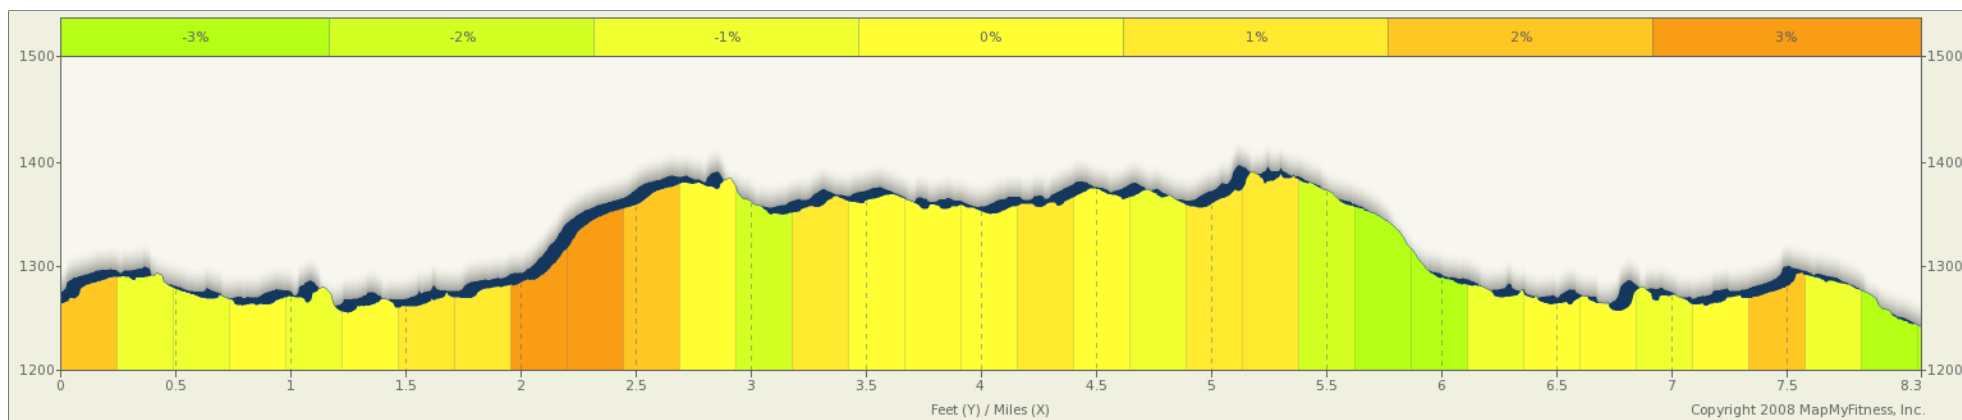

Whiskeytown 8.3M

Starts In French Gulch, California

8.27 miles

Description

© MapMyFitness, LLC. All Rights Reserved, 2005-2008 | View more maps online at:
 Find this route online at mapmyrun.com/routes/view/55444596
 Distance values on this map may differ slightly from values reported on the route engine.

Notes

AT	FOR	NOTES
----	-----	-------

No notes available, please create your routes with automatic notes enabled, or manually create notes when editing your route to see notes here!

This segment shows 2.77 mi. (14,642 ft.) of your route.

Notes

AT	FOR	NOTES
----	-----	-------

No notes available, please create your routes with automatic notes enabled, or manually create notes when editing your route to see notes here!

This segment shows 2.77 mi. (14,647 ft.) of your route.

Notes

AT	FOR	NOTES
----	-----	-------

No notes available, please create your routes with automatic notes enabled, or manually create notes when editing your route to see notes here!

This segment shows 2.77 mi. (14,630 ft.) of your route.