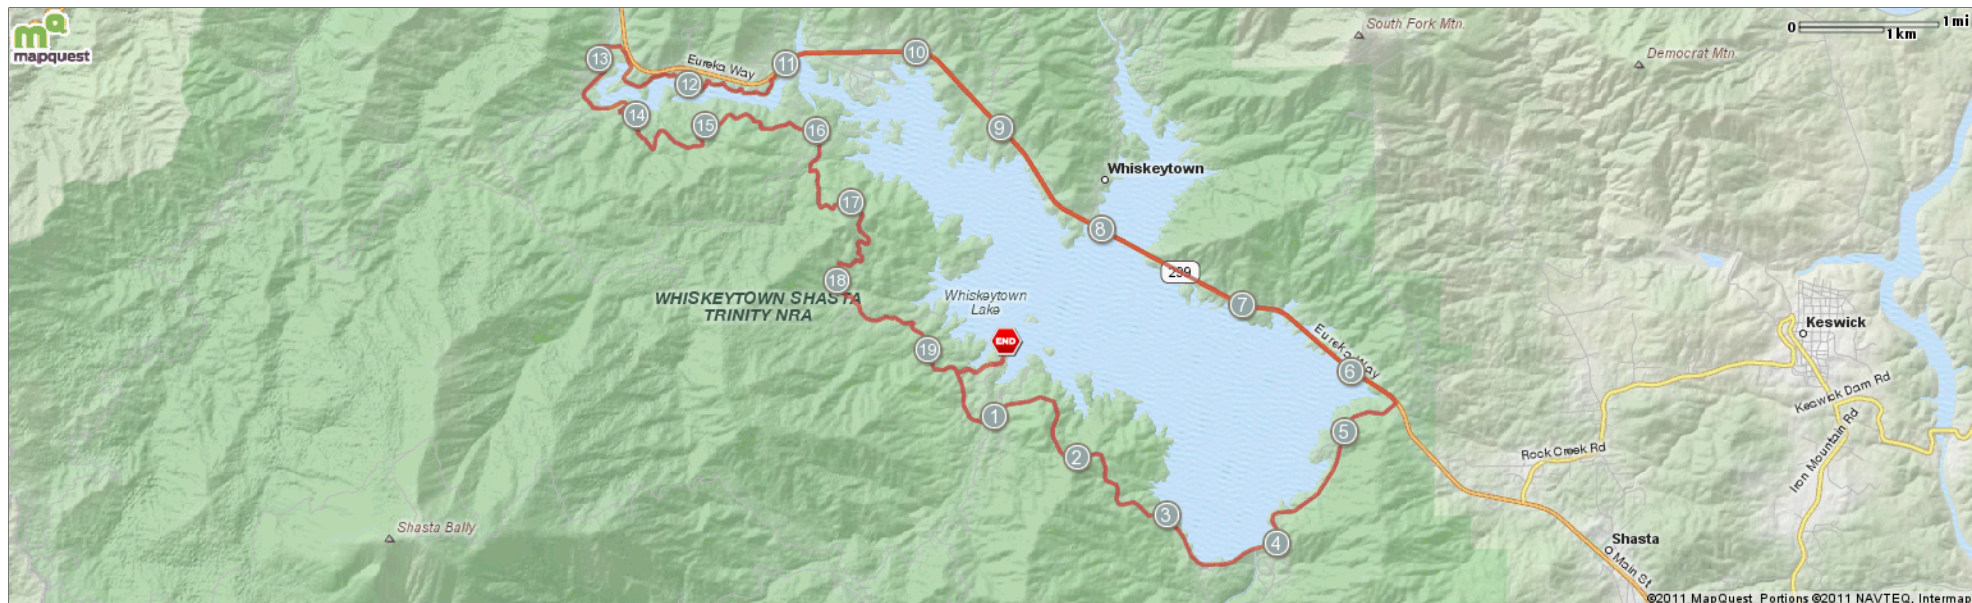

Whiskeytown Relay

Starts In Whiskeytown, California

19.82 miles

Description