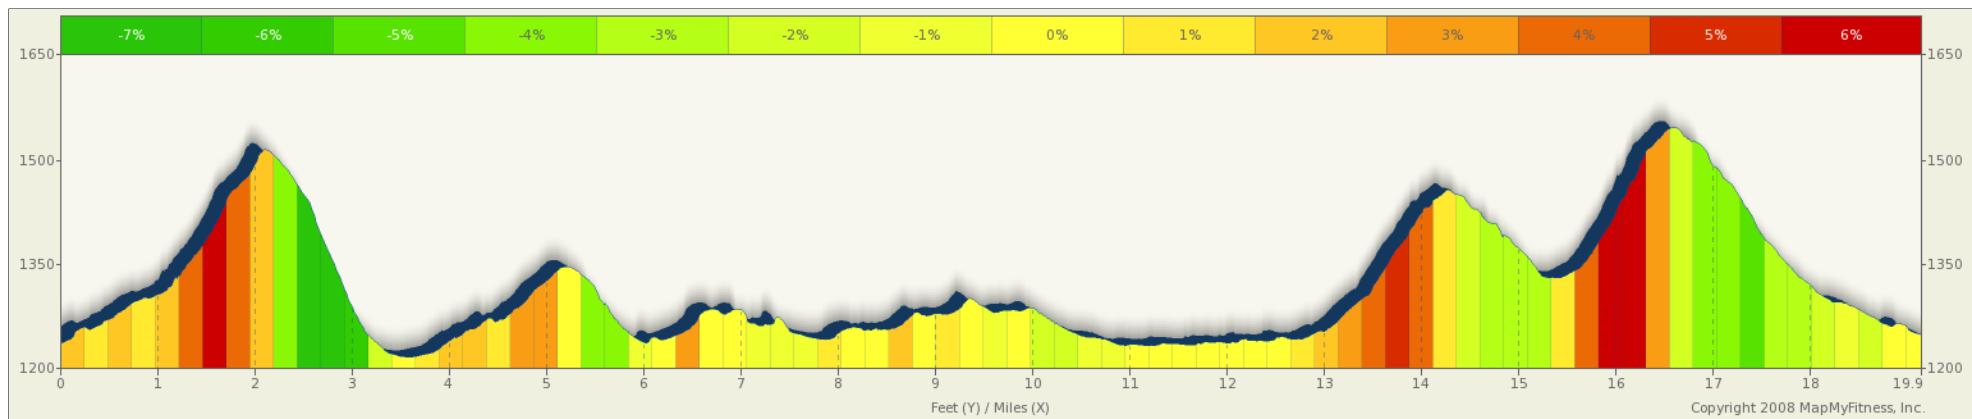

Whiskeytown Relay

Starts In Whiskeytown, California

19.82 miles

Description