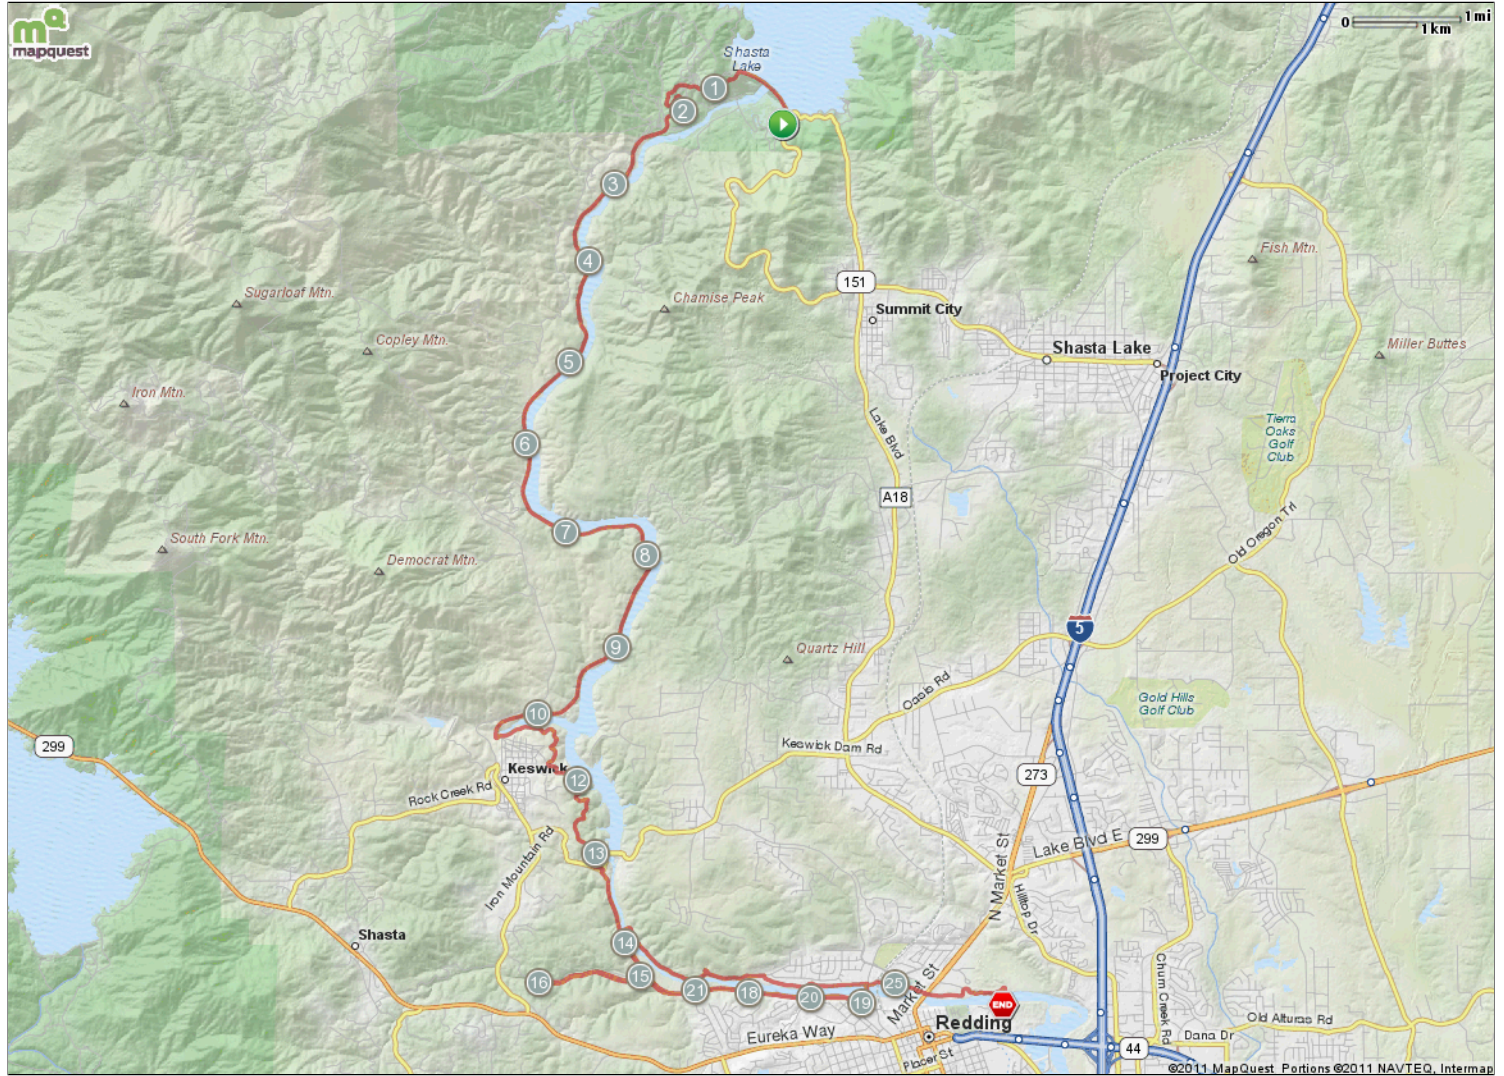

Redding Marathon 2012

Starts In Redding, California

26.21 miles

Description