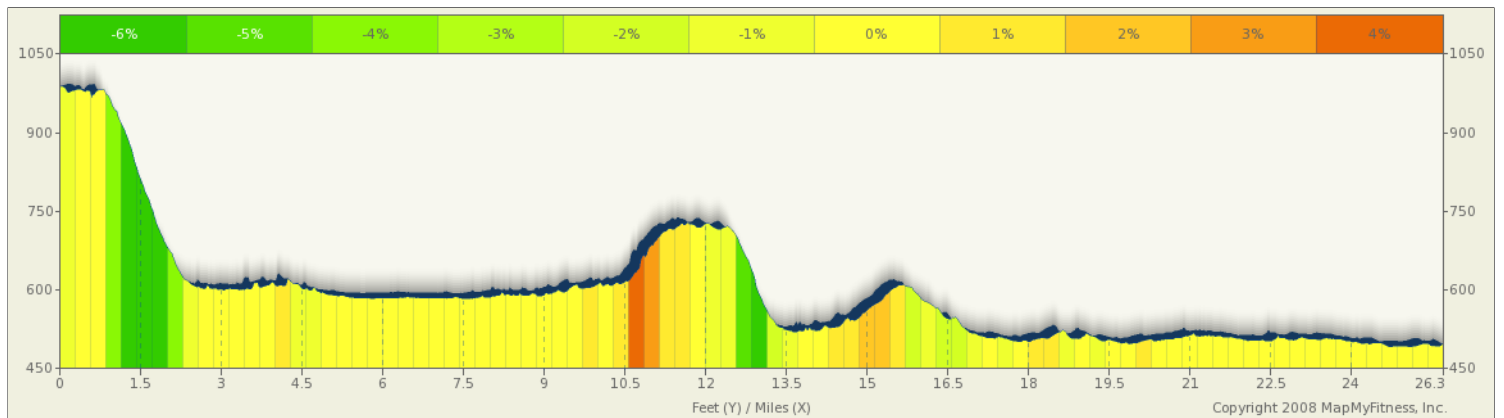

Redding Marathon 2012

Starts In Redding, California

26.21 miles

Description